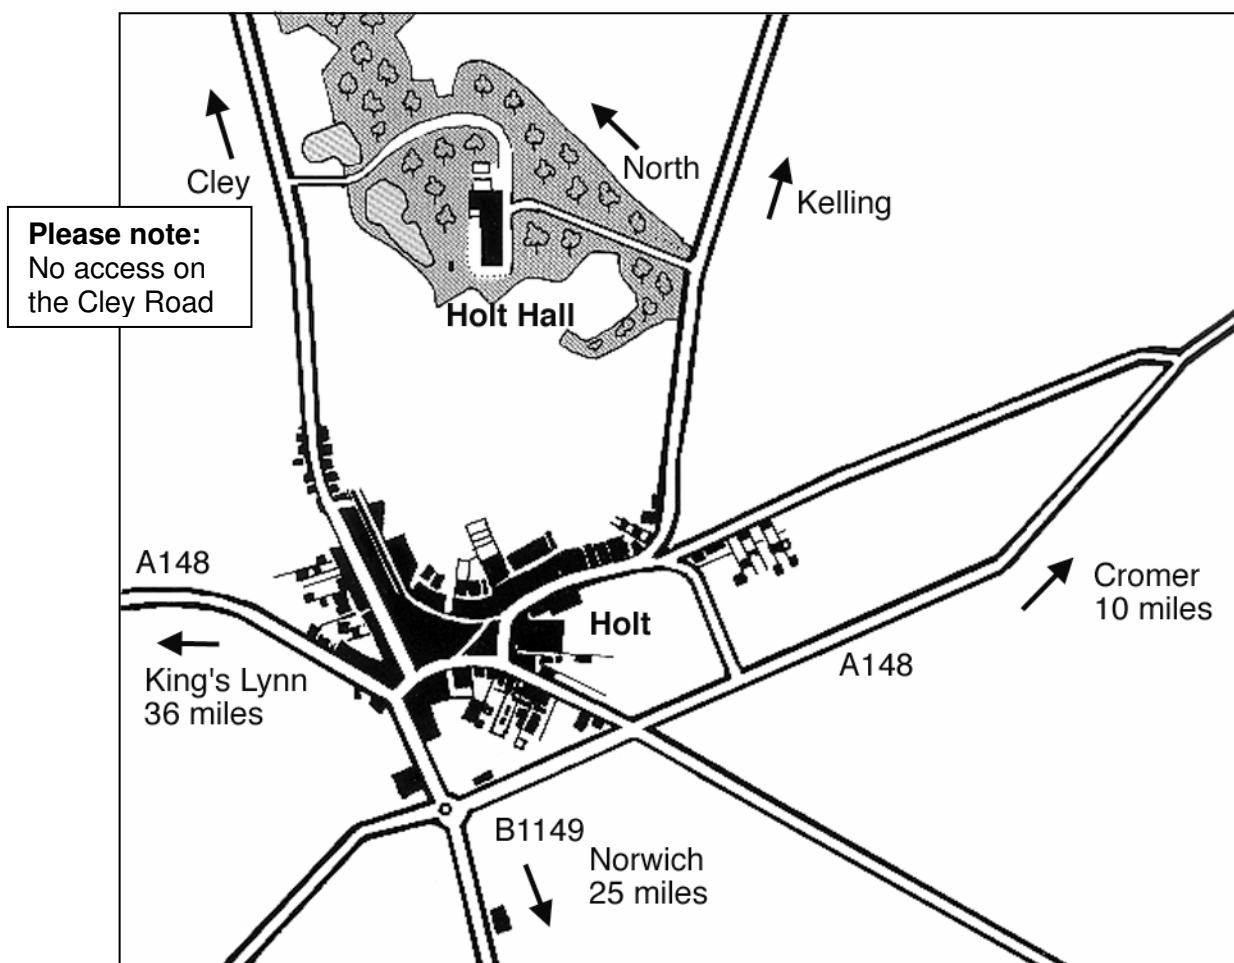

**Directions:**  
**Holt Hall Residential Field Studies Centre**  
Kelling Road  
Holt  
Norfolk, NR25 7DU  
Tel: 01263 713117 Fax: 01263 712396

Holt Hall is situated one mile to the north of Holt in North Norfolk. Access is via the Kelling Road only. Holt itself can be reached from the west along the A148, and from the south via Norwich and the B1149.

**Please note: Cley Road entrance is not accessible.**