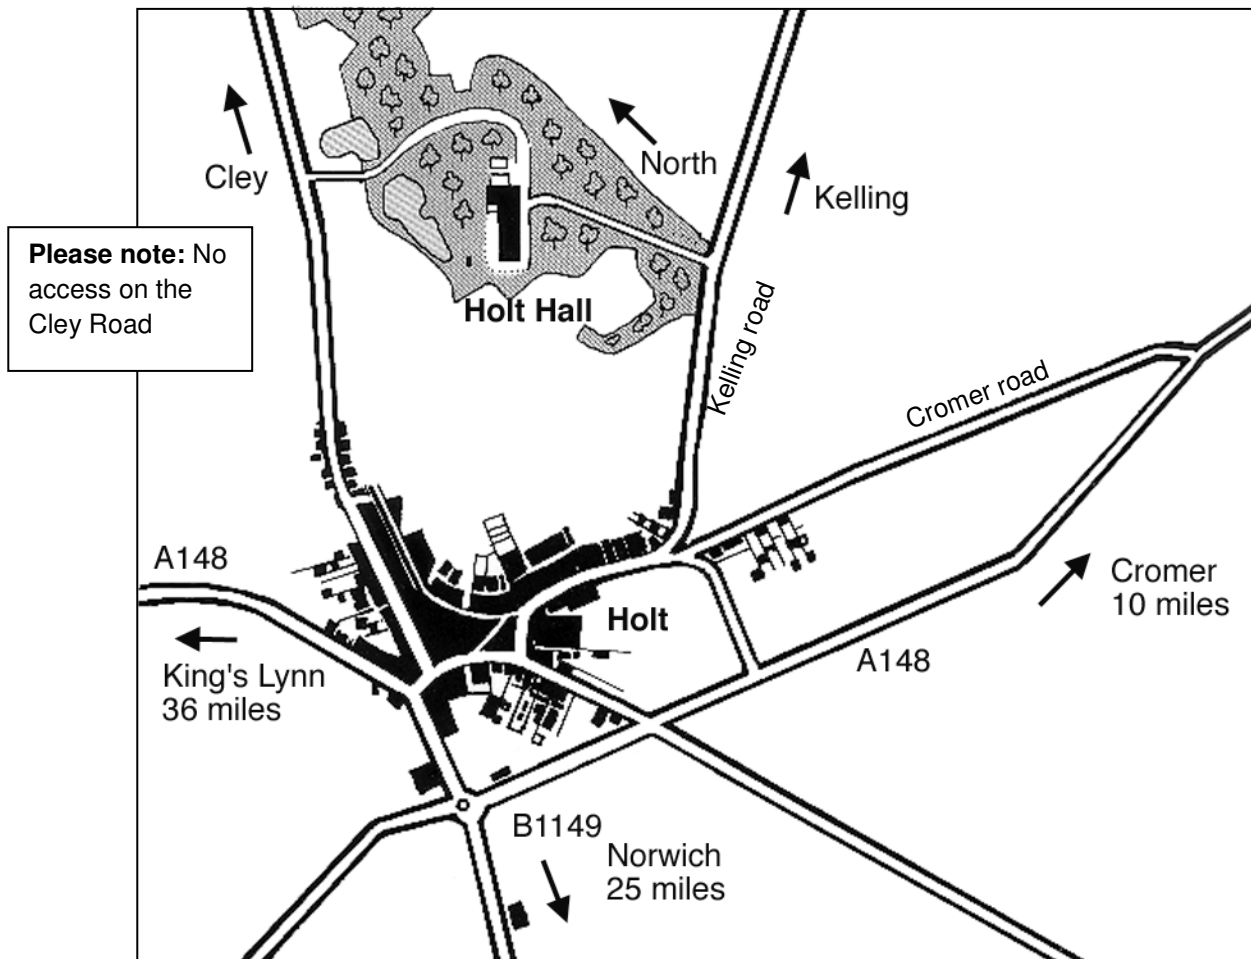

**Directions:**

**Holt Hall**

**Environmental & Outdoor Learning Centre**

**Kelling Road**

**Holt**

**Norfolk, NR25 7DU (for satnav purposes NR25 6RT)**

**Tel: 01263 713117 Fax: 01263 712396**

Holt Hall is situated one mile to the north of Holt in North Norfolk. Access is via the Kelling Road only. Holt itself can be reached from the west along the A148, and from the south via Norwich and the B1149.

**Please note: Cley Road entrance is not accessible.**